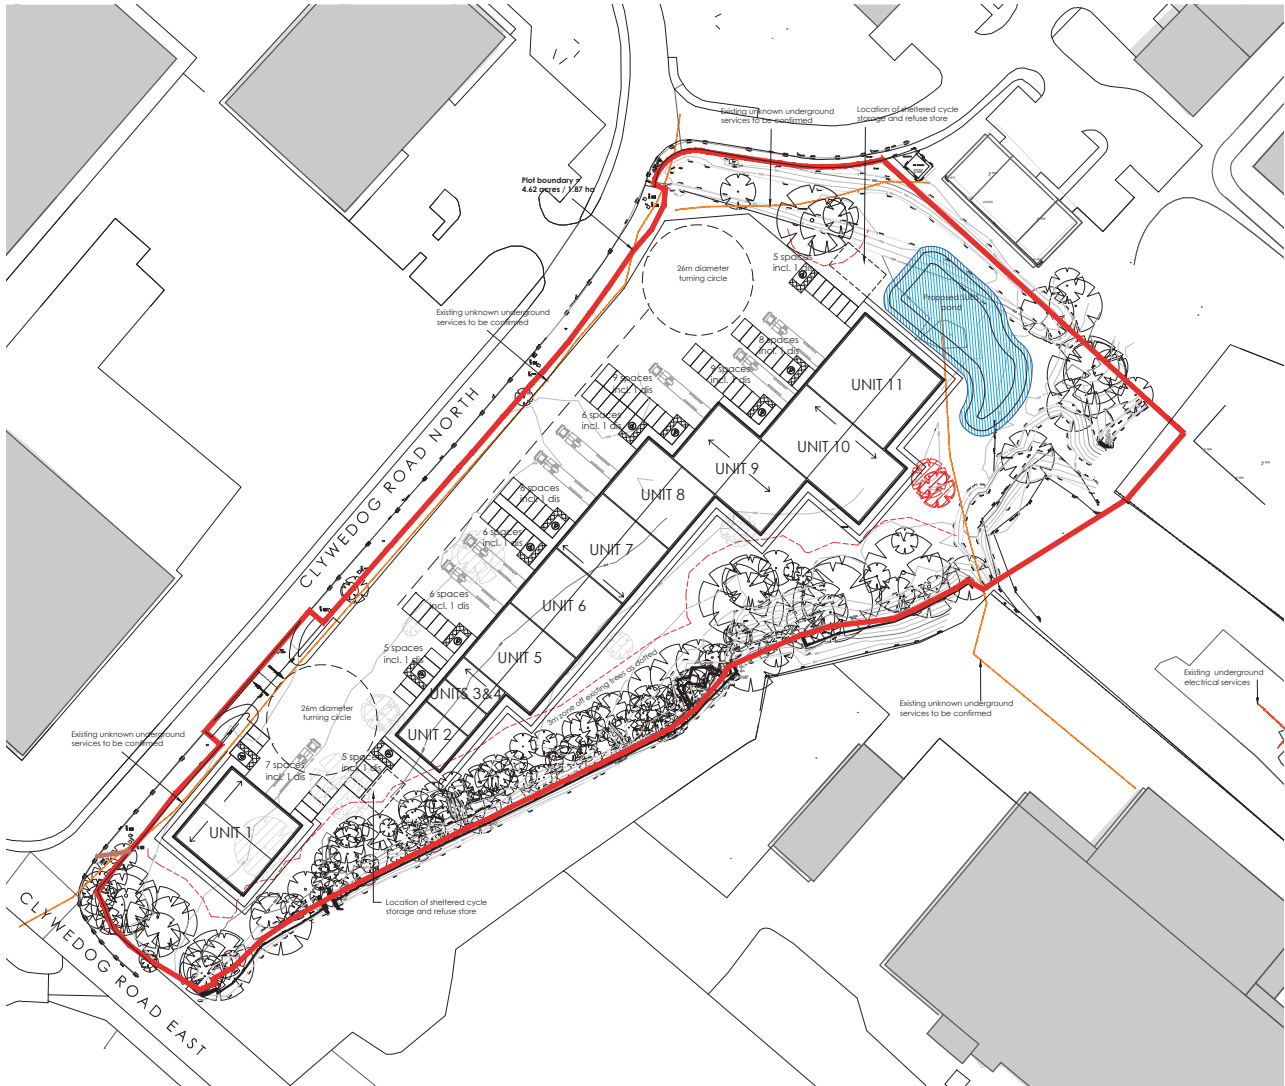

WREXHAM
INDUSTRIAL ESTATE

SITE 4

TO LET | 5 ACRES

800 SQ. FT - 6,000 SQ. FT - CLYWEDOG ROAD NORTH

WREXHAM
INDUSTRIAL ESTATE

Visit

Wrexham Industrial Estate
Wrexham, North Wales,
LL13 9XN

Contact

Tel: 07825 570555
Web: www.wrexham-industrial.com
Email: info@wrexham-industrial.com

ALL ENQUIRIES
FI REAL ESTATE
MANAGEMENT

0845 500 61 61
www.fi-rem.com

B8
01925 320 520
www.b8ra.com

LegatOwen
01244 408200
www.legatowen.co.uk