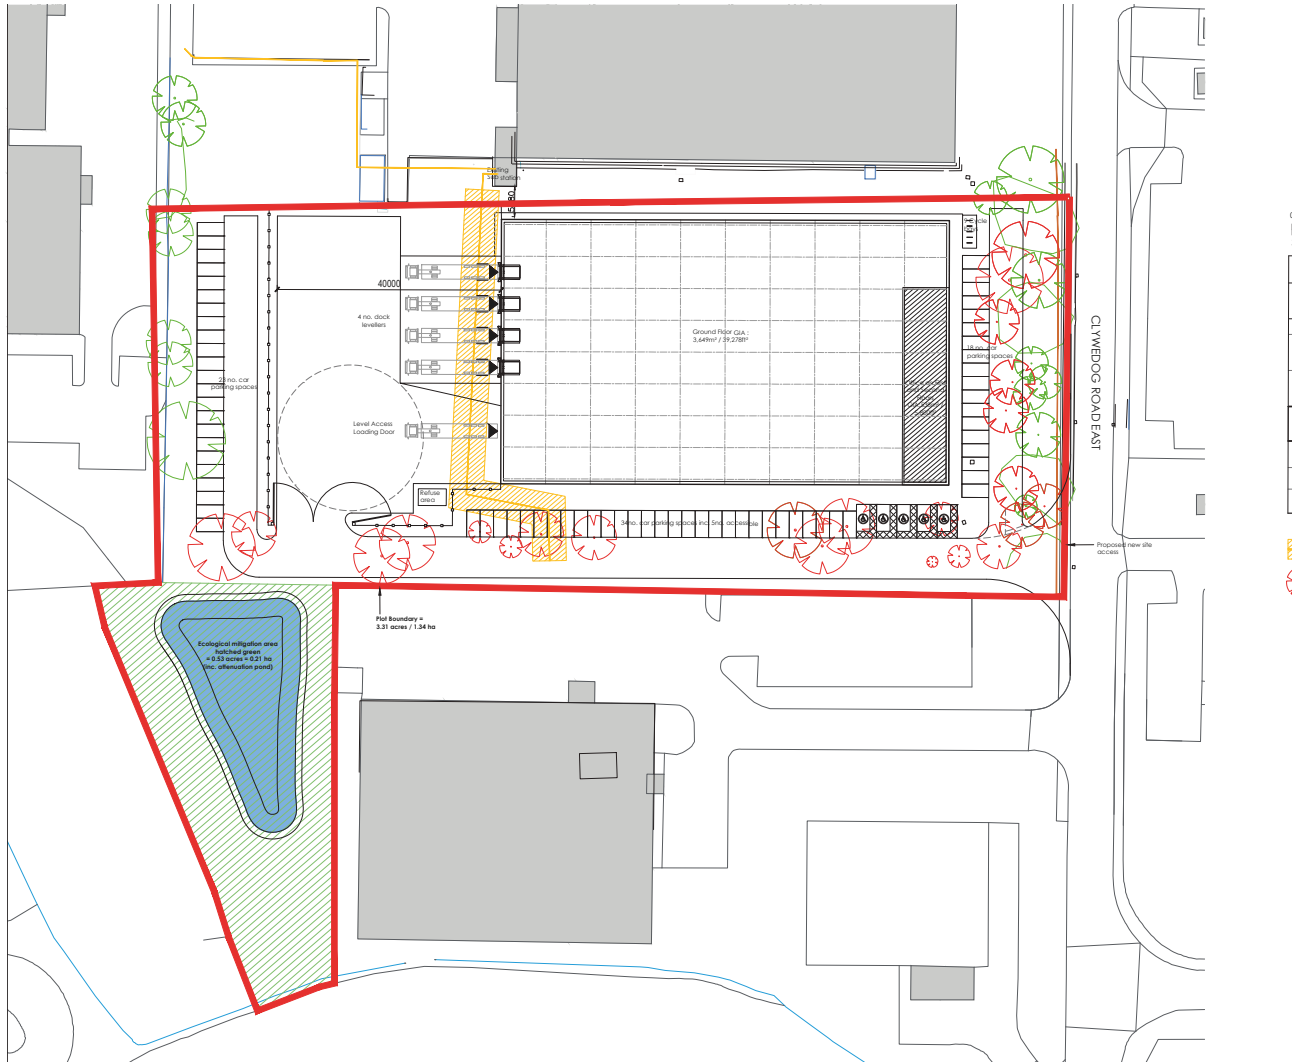

WREXHAM
INDUSTRIAL ESTATE

SITE 3

TO LET | 2.7 ACRES
UP TO 50,000 SQ. FT - CLYWEDOG ROAD NORTH

Visit

Wrexham Industrial Estate
Wrexham, North Wales,
LL13 9XN

Contact

Tel: 07825 570555
Web: www.wrexham-industrial.com
Email: info@wrexham-industrial.com

ALL ENQUIRIES
FI REAL ESTATE
MANAGEMENT

0845 500 61 61
www.fi-rem.com

B8
01925 320 520
www.b8ra.com

LegatOwen
01244 408200
www.legatowen.co.uk