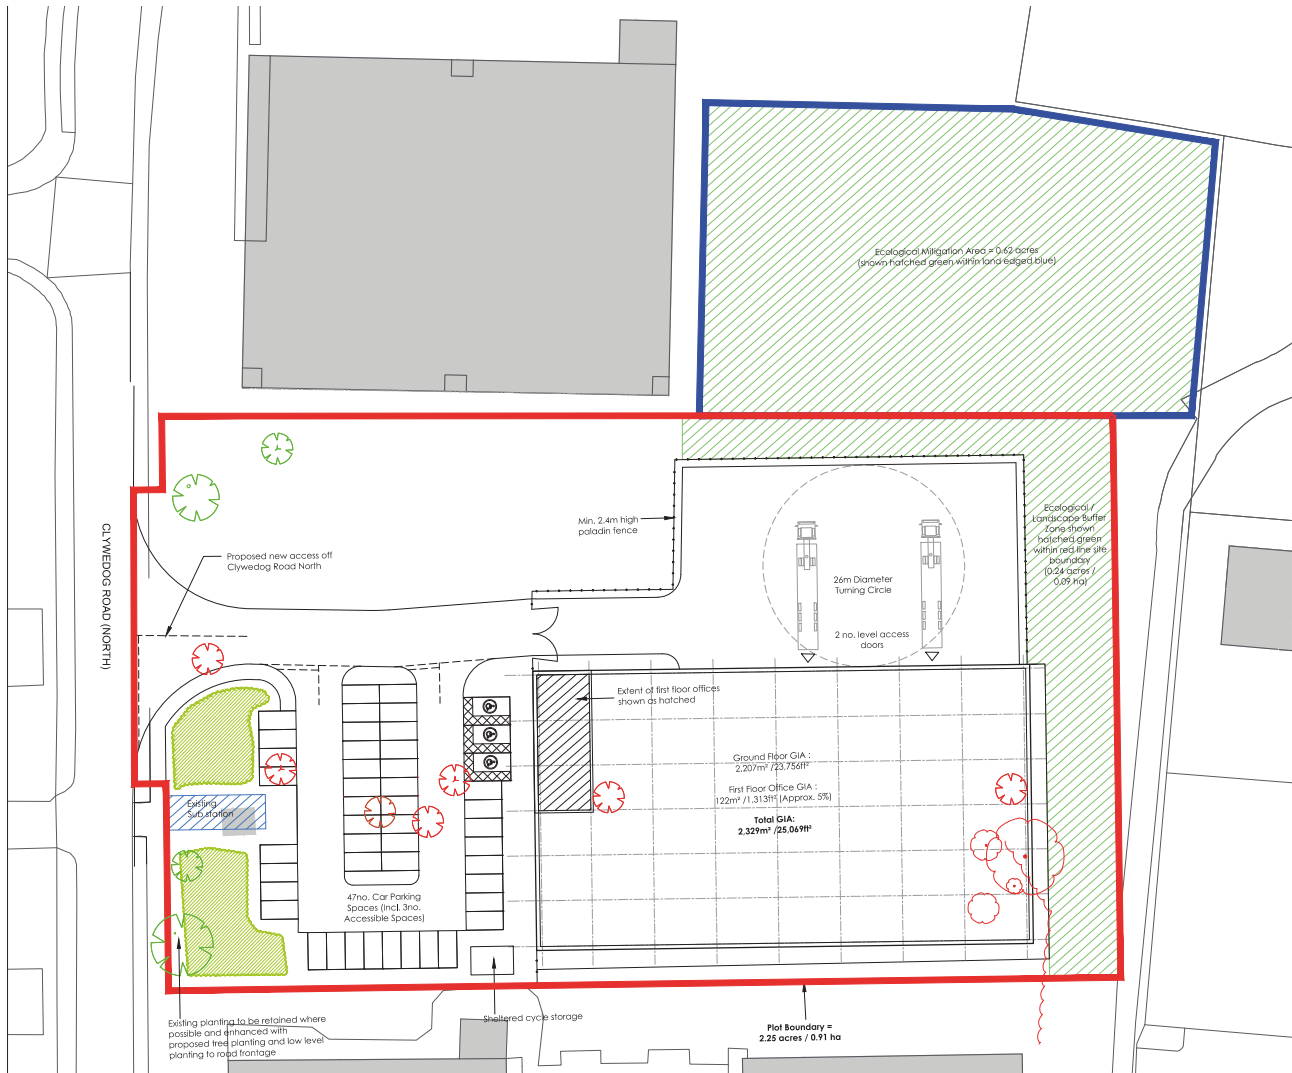

**WREXHAM**  
INDUSTRIAL ESTATE

**SITE 2**

**TO LET | 2.4 ACRES**

UP TO 30,000 SQ. FT - CLYWEDOG ROAD NORTH

**DESIGN AND BUILD**  
BESPOKE FIT OUT AVAILABLE

**PROPOSED DEVELOPMENT**  
UP TO 30,000 SQ. FT

ALL ENQUIRIES  
**FI** REAL ESTATE  
MANAGEMENT

# SITE 2

**TO LET | 2.4 ACRES**  
UP TO 30,000 SQ. FT - CLYWEDOG ROAD NORTH

**WREXHAM**  
INDUSTRIAL ESTATE